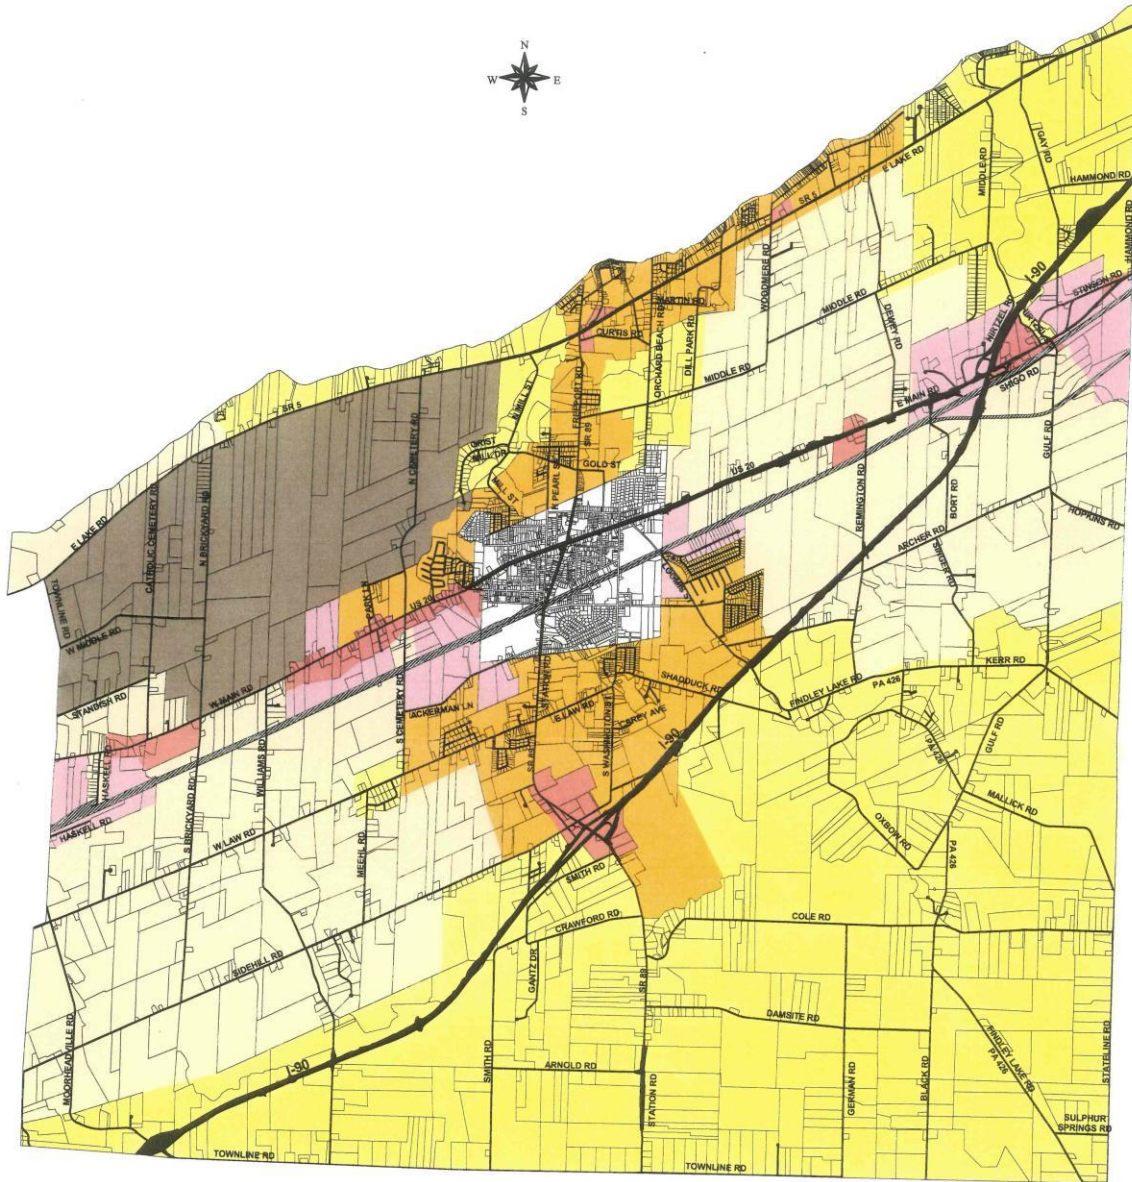

NORTH EAST TOWNSHIP ZONING MAP

- A-1 Preservation District
- A-2 Agriculture District
- R-1 Rural Residential District
- R-2 Suburban Residential District
- B-1 Commercial District
- B-2 Industrial District